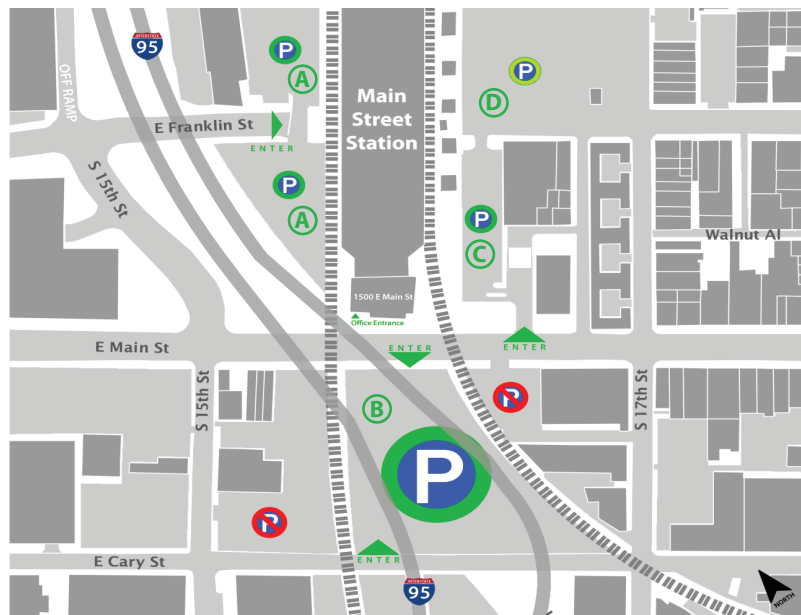

Parking Map

Parking Lots:

- A** - Approximately 200 spaces available of paid parking. Ride-share services (Uber, Lyft, etc.) & shuttle services should use the A-south lot to drop off passengers.
- B** - Approximately 90 spaces available of paid parking.
- C** - Approximately 50 spaces available of paid parking.
- D** - Paid parking available. This is NOT a City of Richmond lot.

*All City of Richmond lots (A, B, & C) are free for the first hour, then \$1/hour after that, maxing out at \$6 per 24-hours. You **MUST** visit a pay station even if you plan to park for one hour or less to receive a ticket.